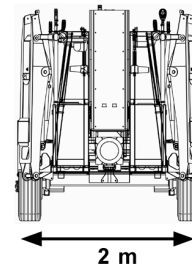

Vortex Dimensions

Lens height	- Max.	30 m	100 ft
	- Min.	0 m	0 ft
Tracking speed	- Max.	2 m/s	6.5 ft/s
	- Min.	0 m/s	0 ft/s
Height	- Extended	30 m	100 ft
	- Retracted	5.5 m	18 ft
	- Stowed	2.1 m	6 ft 10
Width	- Working	5.35 m	17 ft 6
	- Stowed	2 m	6 ft 5
Length	- Working	7.6 m	25 ft
	- Stowed	5.8 m	19 ft
Payload		50 kg	110 lb
Weight		3400 kg	7500 lb
Power system		240v 13 amp / Batteries	