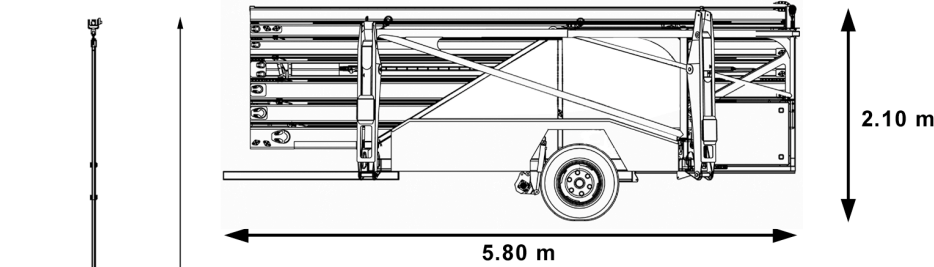

Vortex Dimensions

Lens height	- Max.	30 m	100 ft
	- Min.	0 m	0 ft
Tracking speed	- Max.	2 m/s	6.5 ft/s
	- Min.	0 m/s	0 ft/s
Height	- Extended	30 m	100 ft
	- Retracted	5.5 m	18 ft
	- Stowed	2.1 m	6 ft 10
Width	- Working	5.35 m	17 ft 6
	- Stowed	2 m	6 ft 5
Length	- Working	7.6 m	25 ft
	- Stowed	5.8 m	19 ft
Payload		50 kg	110 lb
Weight		3400 kg	7500 lb
Power system		240v 13 amp / Batteries	